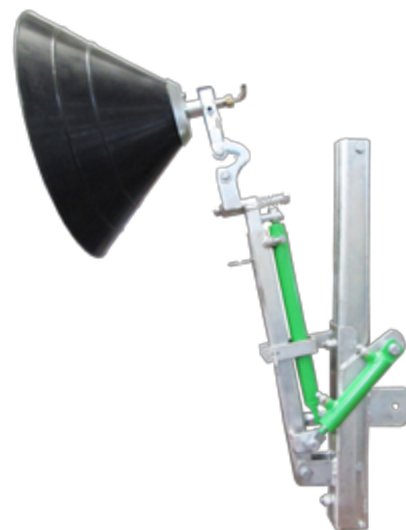

Barra interfilare idraulica singola

Hydraulic single inter-row boom

CONFIGURAZIONE CILINDRI Cylinders Configuration	MODELLO Model	LARGHEZZA Width mm		CODICE Code
		min	max	
	COFANO LUNGO Long cover	1500	1800	PF000006
	COFANO MEDIO Medium cover	1360	1660	PF000007
	COFANO CORTO Short cover	1160	1460	PF000008
	SPAZZOLA PICCOLA Small brush	1100	1400	SR000001
	SPAZZOLA GRANDE Big brush	1150	1450	SR000002
	CONO Cone	1200	1500	CGT500.01
	COFANO LUNGO Long cover	1500	1800	PF000009
	COFANO MEDIO Medium cover	1360	1660	PF000010
	COFANO CORTO Short cover	1160	1460	PF000011
	SPAZZOLA PICCOLA Small brush	1100	1400	SR000003
	SPAZZOLA GRANDE Big brush	1150	1450	SR000004
	CONO Cone	1200	1500	CGT500.02
	COFANO LUNGO Long cover	1500	1800	PF000012
	COFANO MEDIO Medium cover	1360	1660	PF000013
	COFANO CORTO Short cover	1160	1460	PF000014
	SPAZZOLA PICCOLA Small brush	1100	1400	SR000005
	SPAZZOLA GRANDE Big brush	1150	1450	SR000006
	CONO Cone	1200	1500	CGT500.03
	COFANO LUNGO Long cover	1500	1800	PF000015
	COFANO MEDIO Medium cover	1360	1660	PF000016
	COFANO CORTO Short cover	1160	1460	PF000017
	SPAZZOLA PICCOLA Small brush	1100	1400	SR000007
	SPAZZOLA GRANDE Big brush	1150	1450	SR000008
	CONO Cone	1200	1500	CGT500.04